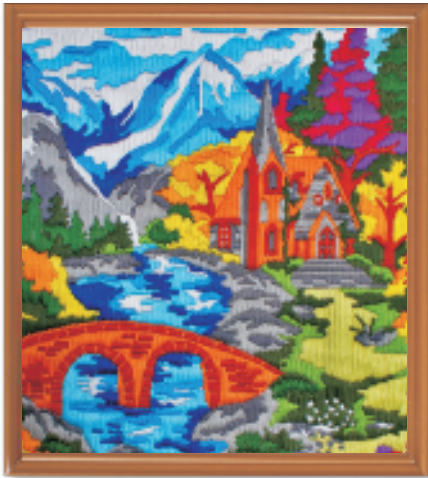

Blooming Lotus
Sh.0058

 **Anchor**

IMPRESSIONS
IMPRESSIONS
Series

New Releases 2011

MRP ₹ 330/-

Size: 28cm x 36cm

Jai Hanuman
Sh.0059

Floral Beauty
Sh.0060

Om Sai Ram
Sh.0061

Jai Shiva Shankar
Sh.0062

 **Anchor**

MASTERPIECE
Series

New Releases 2011

MRP ₹ 415/-

Size: 33cm x 39cm

Hill Station
Sh.0042